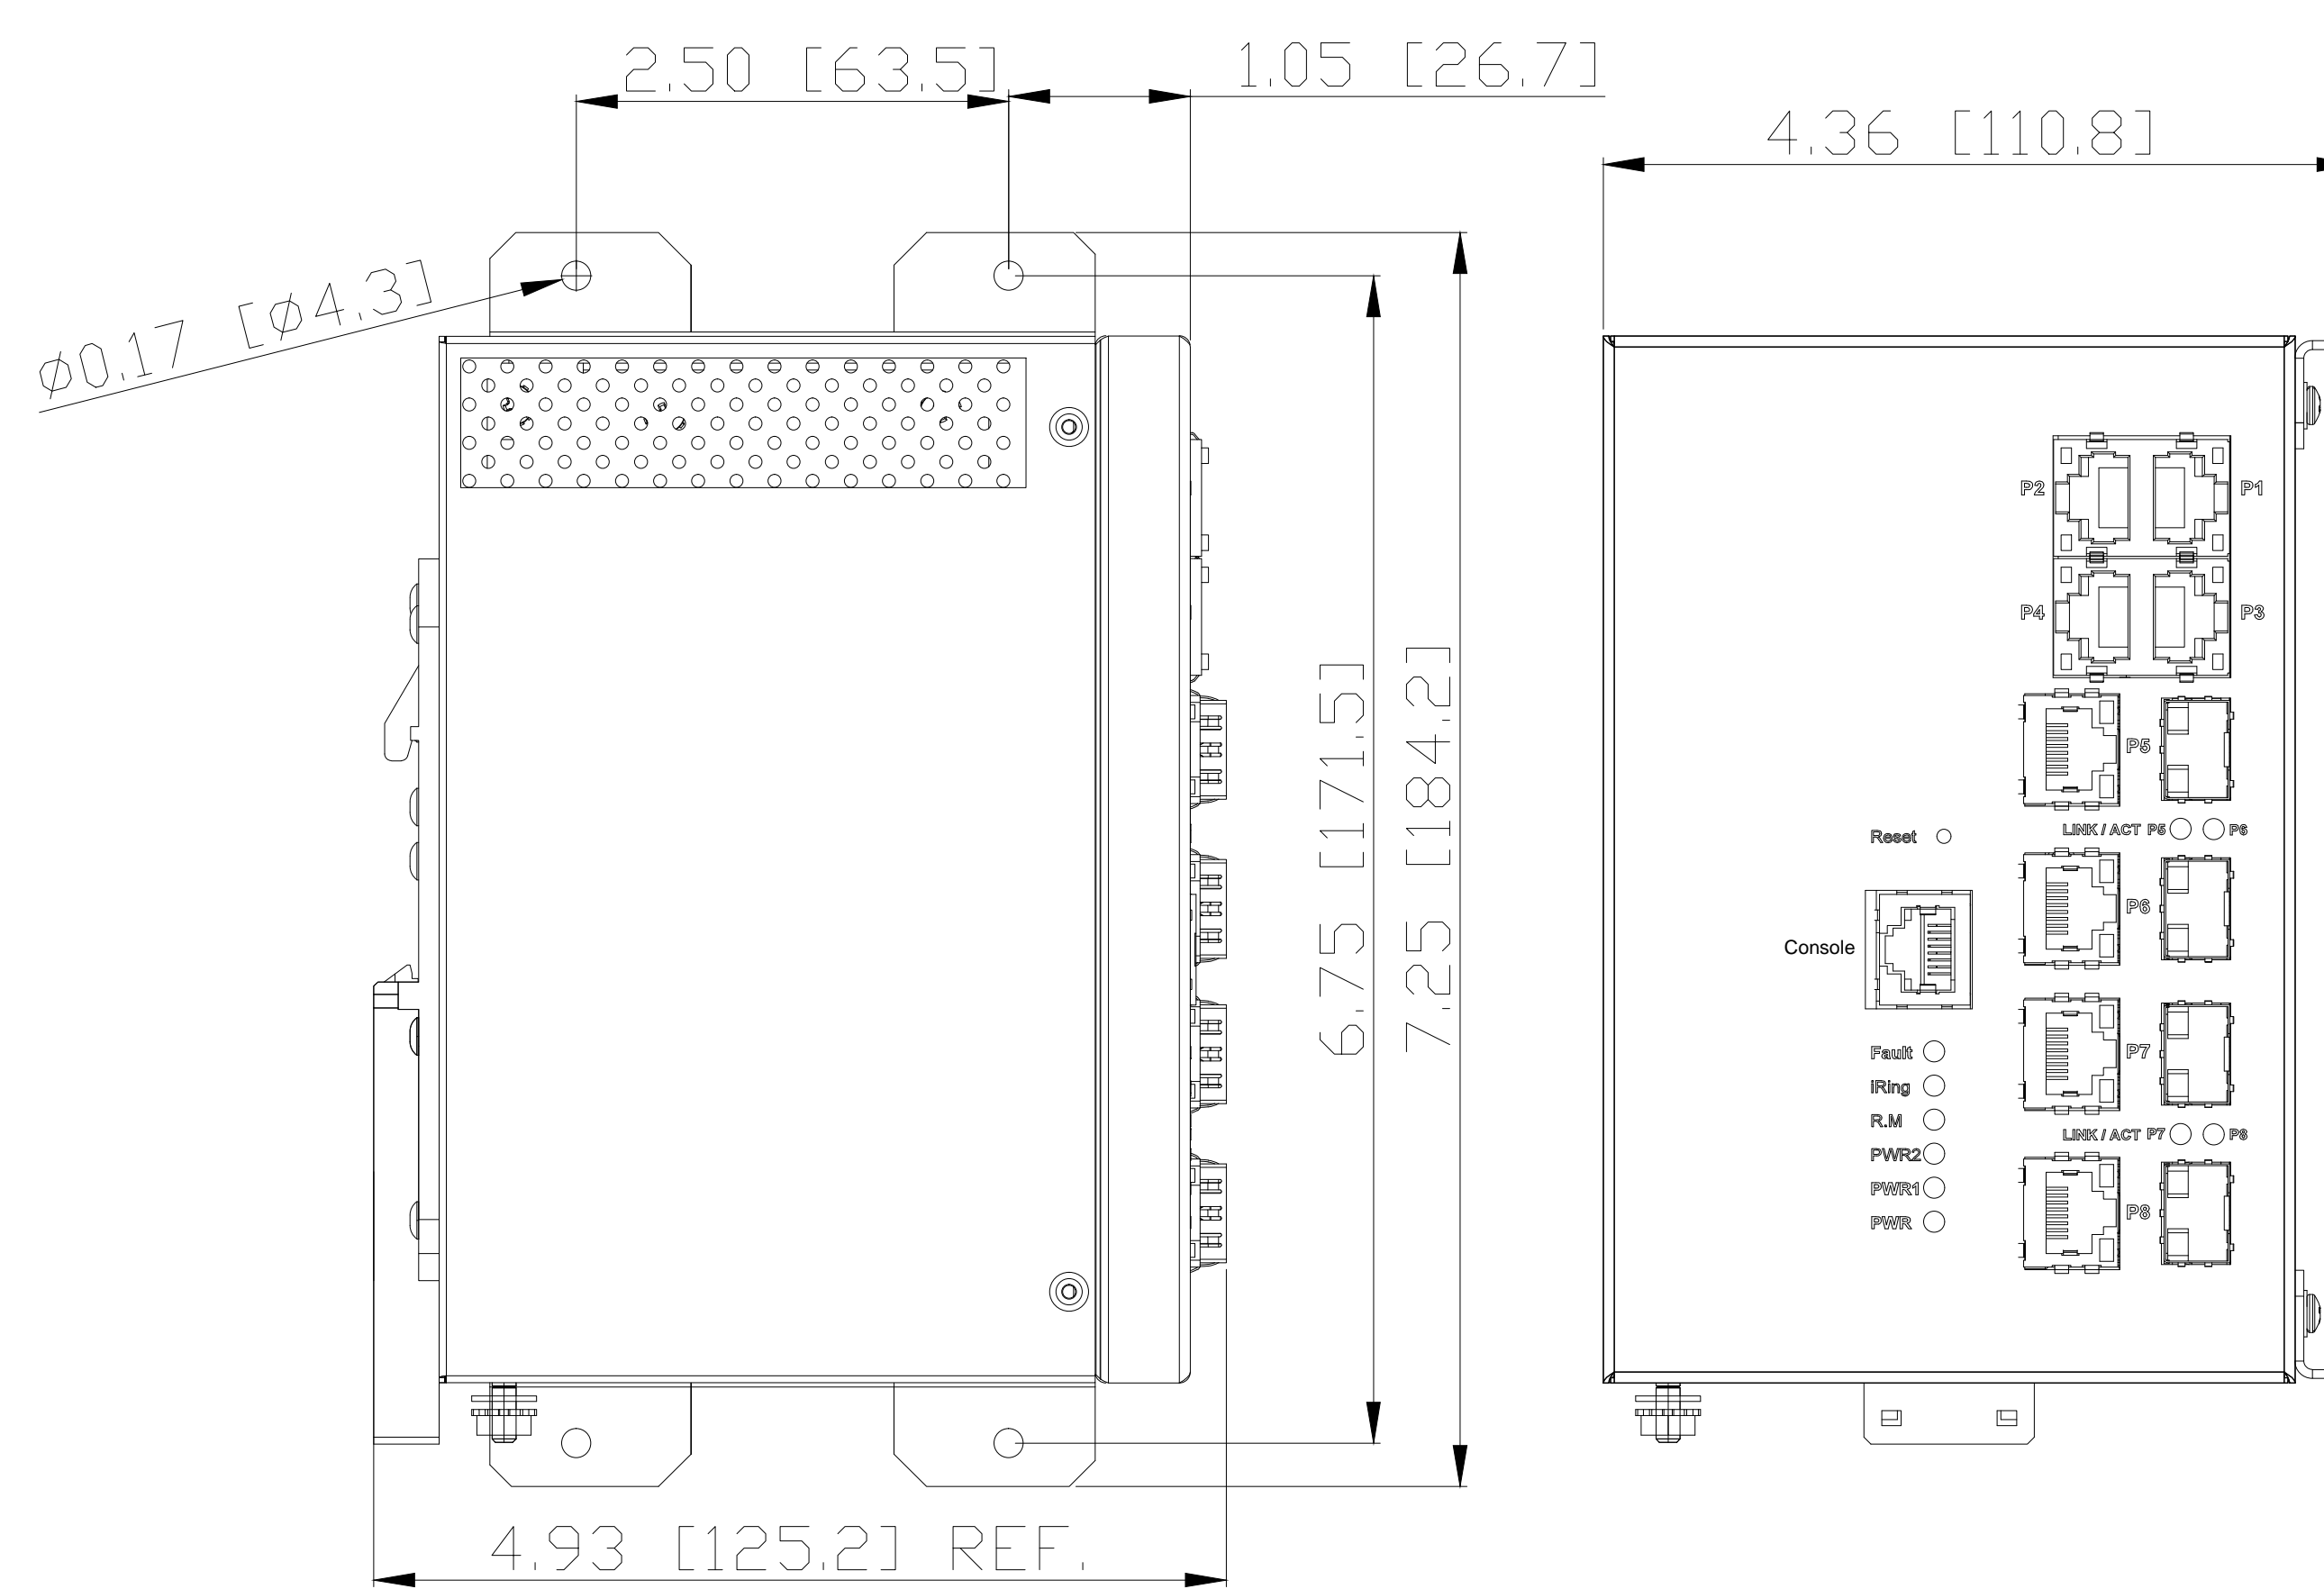

PANEL MOUNT
BRACKET INSTALLED AT REAR

PANEL MOUNT
BRACKET INSTALLED AT SIDE

UNLESS OTHERWISE SPECIFIED		NAME	DATE	TITLE:	
DRAWN				iES8G	
CHECKED					
APPR.					
				DWG/PART NO.	REV
				SCALE: 1:1	SIZE E SHEET 1 OF 1